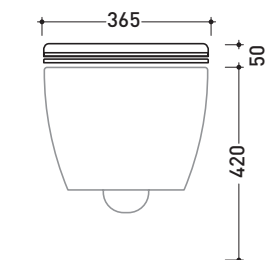

QKCW04

SLIM thermosetting seat&cover with quick-release hinges

QKCW05

SLIM Soft-closing thermosetting seat&cover with quick-release hinges

Complements: **Wc Quick** (QK117)
Wall hung wc Quick (QK118)
Wall hung wc App (AP118 - AP118G)
Wall hung wc MiniApp (AP119 - AP119G)
Monoblock wc Quick (QK116)

Package dim. **47 x 39 x 7 cm** | Weight **2,9 kg** | Pz. Pallet n° -

art. AP118
 vista zenitale / zenital view

vista laterale / lateral view

size in mm

april 2016

THERMOSETTING: glossy finish

white

matt finish