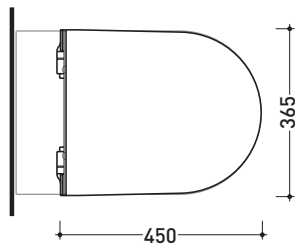

QKCW04

SLIM thermosetting seat&cover with quick-release hinges

QKCW05

SLIM Soft-closing thermosetting seat&cover with quick-release hinges

Complements: **Wc Quick** (QK117)
Wall hung wc Quick (QK118)
Wall hung wc App (AP118 - AP118G)
Wall hung wc MiniApp (AP119 - AP119G)
Monoblock wc Quick (QK116)

Package dim. **47 x 39 x 7 cm** | Weight **2,9 kg** | Pz. Pallet n° -

art. AP118
 vista zenitale / zenital view

vista laterale / lateral view

size in mm

april 2016

THERMOSETTING: glossy finish

white

matt finish