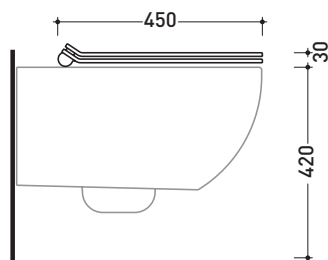

QKCW04

SLIM thermosetting seat&cover with quick-release hinges

QKCW05

SLIM Soft-closing thermosetting seat&cover with quick-release hinges

Complements: **Wc Quick** (QK117)
Wall hung wc Quick (QK118)
Wall hung wc App (AP118 - AP118G)
Wall hung wc MiniApp (AP119 - AP119G)
Monoblock wc Quick (QK116)

Package dim. **47 x 39 x 7 cm** | Weight **2,9 kg** | Pz. Pallet n° -

art. AP118
 vista zenitale / zenital view

vista laterale / lateral view

size in mm

april 2016

THERMOSETTING: glossy finish

white

matt finish